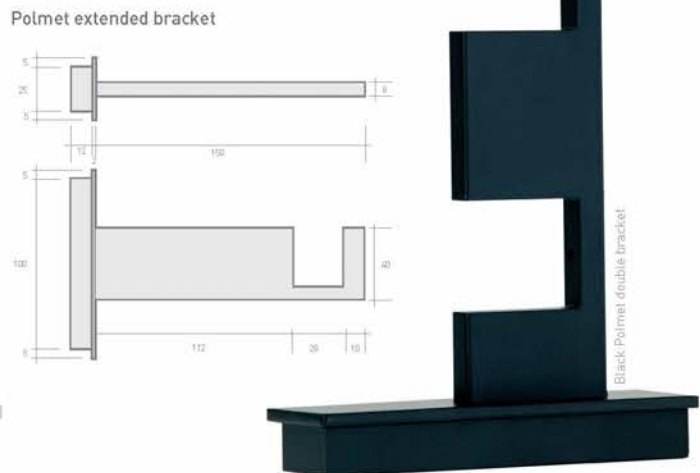

To accompany this, the brackets and end caps come in polished brass, antiqued brass, chrome or black.

Email: sales@byronandbyron.com Tel: 020 8344 7979

Credit: Linterior Design in Cornwall

CLASSIC WOOD

BYRON & BYRON