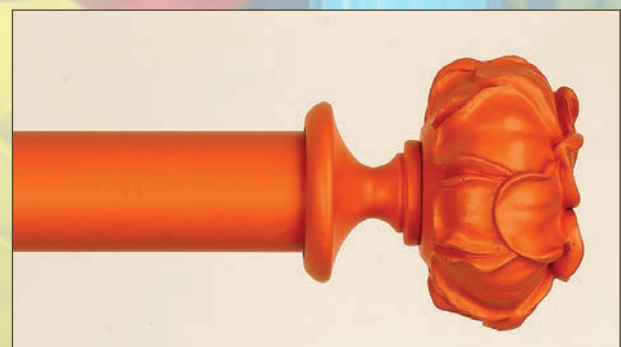

Yellow

Posy

Orange

Peony

Approximate Lead Time

From 1 week From 2 Weeks From 3 Weeks 3 + weeks

Email: sales@byronandbyron.com Tel: 020 8344 7979

New White