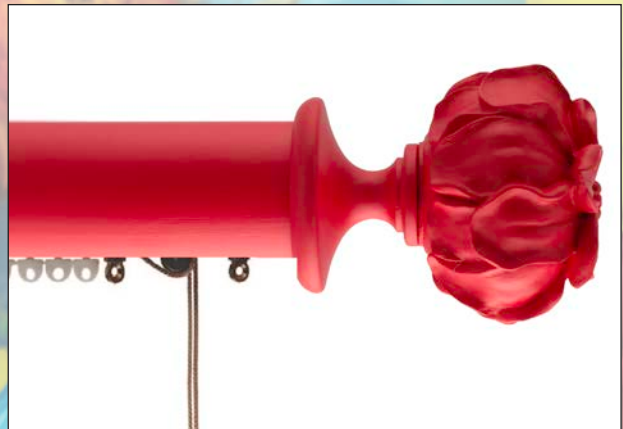

Aubergine

Lime Green

Endcap

Corded Pole

Holdbacks

Decorative Brackets

Brackets

Styling