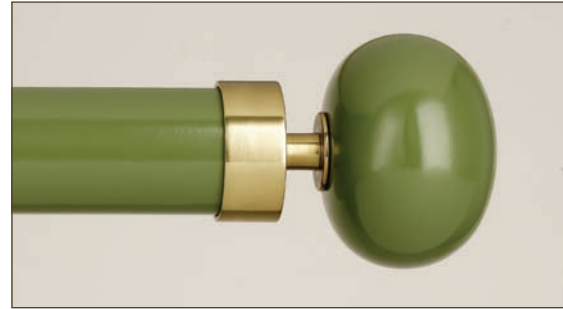

Bittersweet

Orion