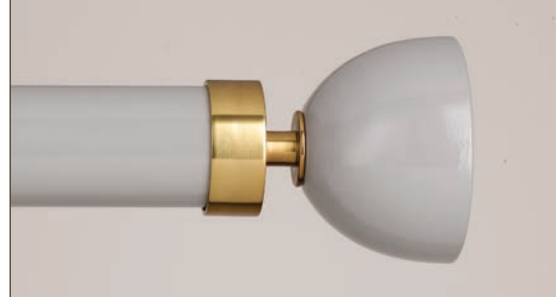

Lipstick

Globus