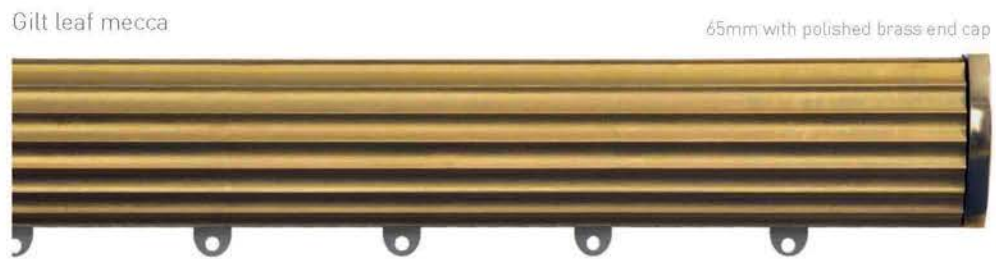

Email: sales@byronandbyron.com Tel: 020 8344 7979