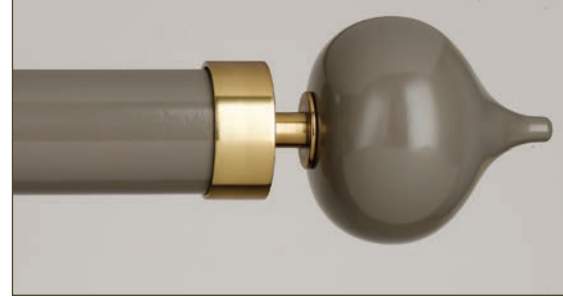

Azure

Globus