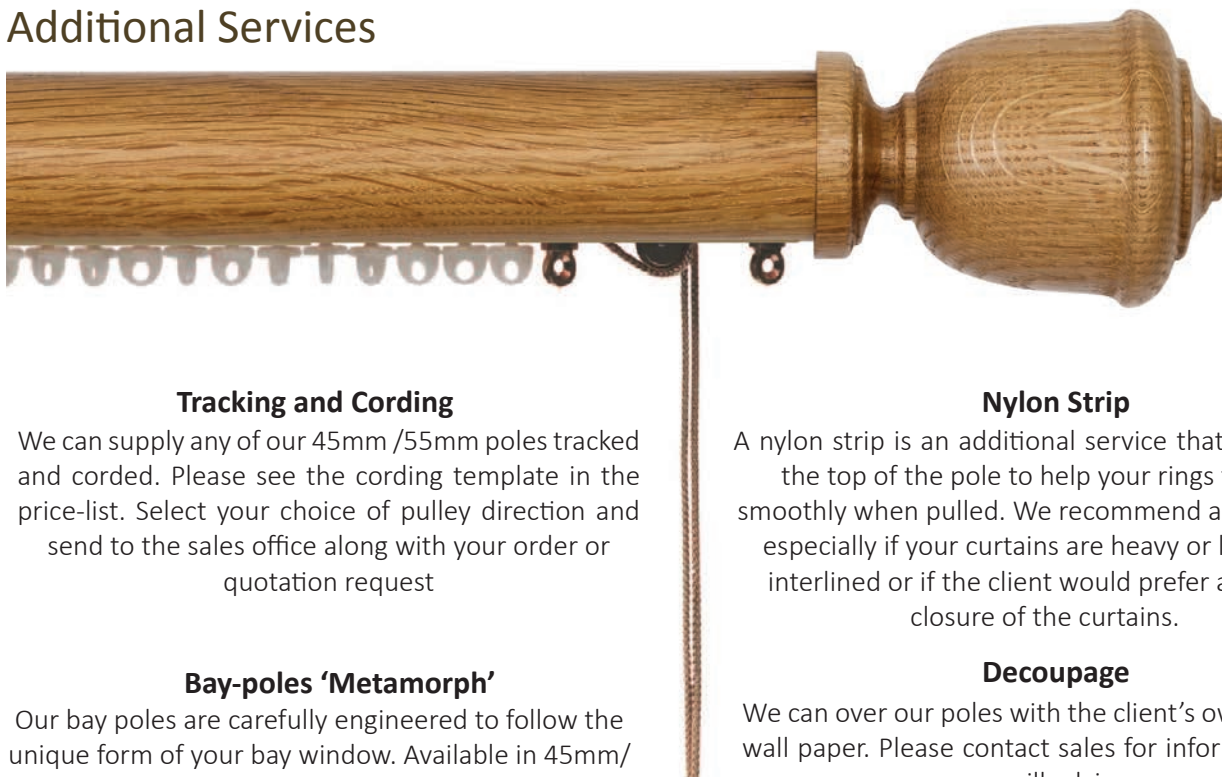

Finish	Finial
Smoked Oak	Toulon

Finish	Finial
Toasted Oak	Chantilly

Finish	Finial
Limed Oak	Lyon

Finish	Finial
English Oak	End Cap

Email: sales@byronandbyron.com Tel: 020 8344 7979

RUSTICA

Additional Services