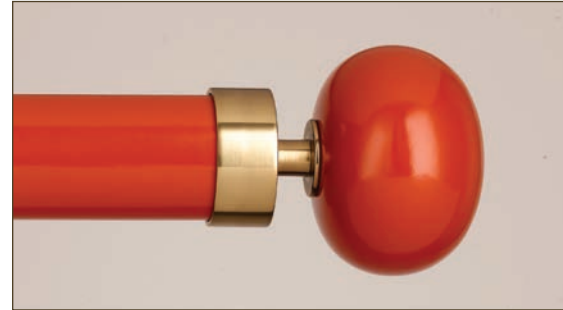

Smoke

Stellar