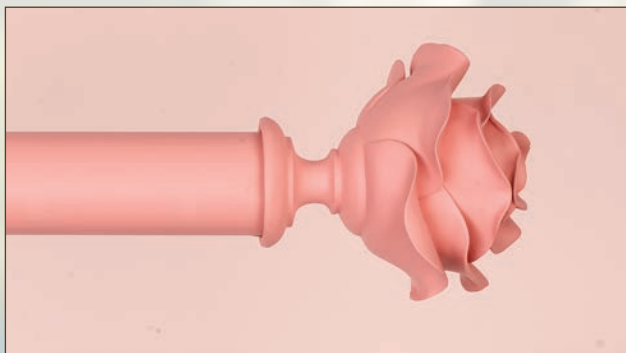

The *Floral* Collection

NEONS

The floral collection, available in Neons. This collection is an exciting and bold burst of colour, creating a powerful statement by using striking finishes.

Inspired by the bright, solid colours seen in pop art, the three dimensional flower designs are translated into a fresh and powerful look. Floral Neons are now available in 11 vibrant finishes, including the latest tones to join the Collection; Navy, Aubergine and Matt White for a subtler style.

Baby Pink

Rose