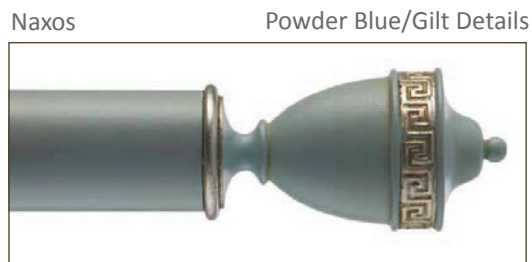

FINIAL FINISH

FINIAL FINISH

45 mm Decorative Classics

Email: sales@byronandbyron.com Tel: 020 8344 7979

Classic designs with an opulent edge, available in diameters of 55mm or 67mm.

Decorative Classics 55/67 mm