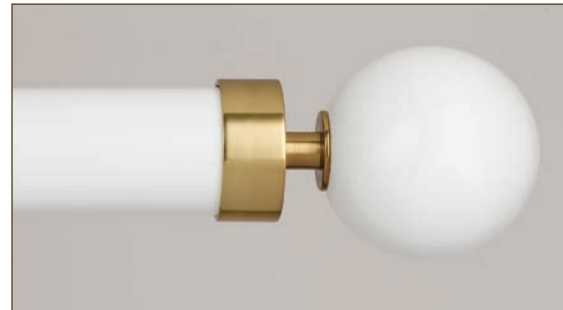

Approximate Lead-time:

From 1 week From 2 Weeks From 3 Weeks 3 + weeks

HALO *Gloss*

Magenta

Stellar

Snow

Globus

Midnight