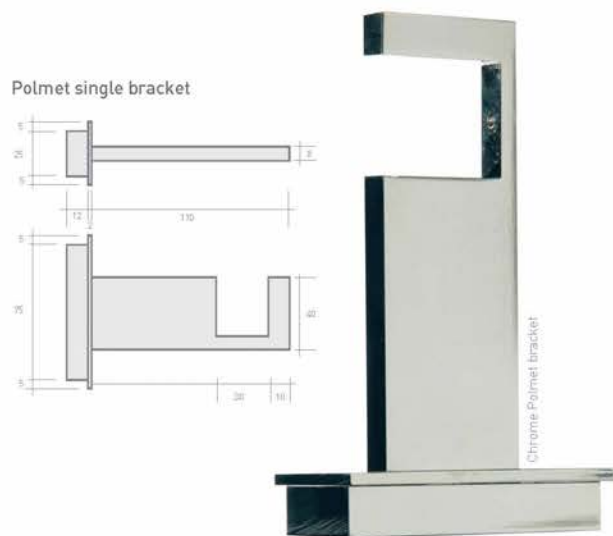

To accompany this, the brackets and end caps come in polished brass, antiqued brass, chrome or black.

Email: sales@byronandbyron.com Tel: 020 8344 7979

Credit: Linterior Design in Cornwall

CLASSIC WOOD

BYRON & BYRON