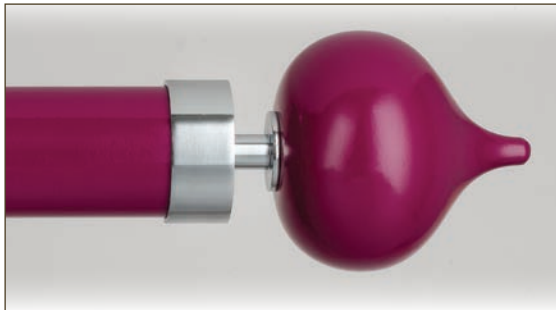

Approximate Lead-time:

From 1 week From 2 Weeks From 3 Weeks 3 + weeks

HALO *Gloss*

Magenta

Stellar

Snow

Globus

Midnight