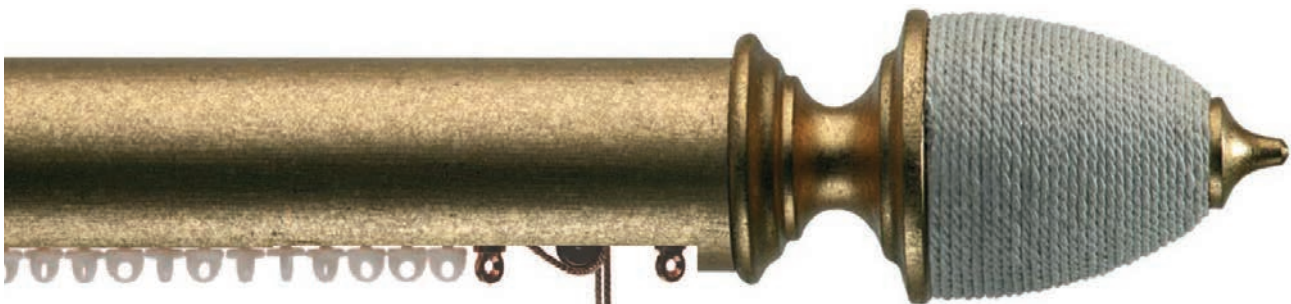

Tracked and Corded

We can supply any of our 45mm/55mm poles tracked and corded. Please see the cording template at the back of this Catalogue.

Decoupage

We can over our poles with the client's own fabric or wall paper. Please contact sales for information

Nylon Strip

Our Nylon strips help your rings to glide smoothly when pulled. We recommend a nylon strip especially if your curtains are heavy or lined and interlined.

Bay-pole

Our bay poles are carefully engineered to follow the unique form of your bay window. Available in 45mm, 55mm and 67mm diameters.

Approximate Lead-time:

From 1 week   From 2 Weeks   From 3 Weeks   3 + weeks