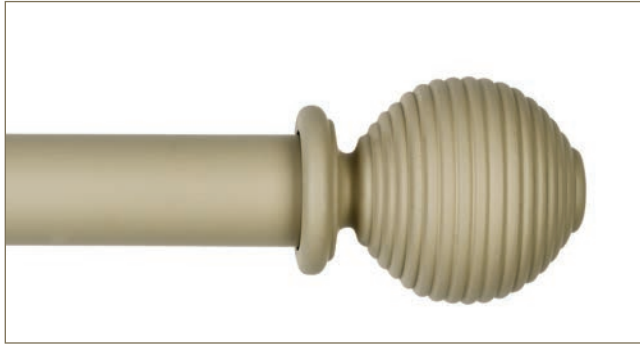

Finish: Natural Stone   Finial: Ives